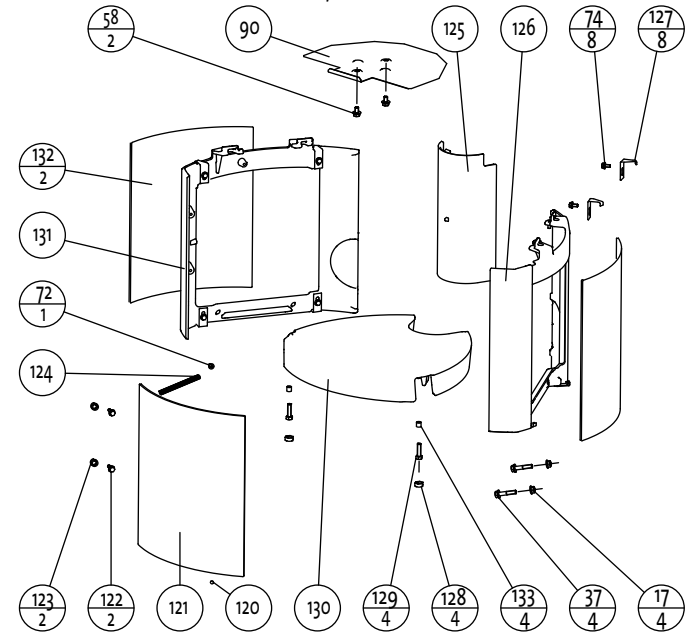

Jøtul F 371/F 375

Jøtul F 372

Jøtul F 376

Jøtul F 373

Jøtul F 374

xx - Position number
yy - Quantity

Delliste \ part list Jøtul F 370

Jøtul AS Fredrikstad Norway	Draw. no: 3-3391-P13 Sheet: 2/4	Date: Aug. 2010
--------------------------------	------------------------------------	--------------------

xx - Position number
yy - Quantity

xx - Position number
yy - Quantity

Delliste / part list Jøtul F 370		
Jøtul AS Fredrikstad, Norway	Draw. no: 3-3391-P13 Sheet: 4/4	Date: Aug. 2010