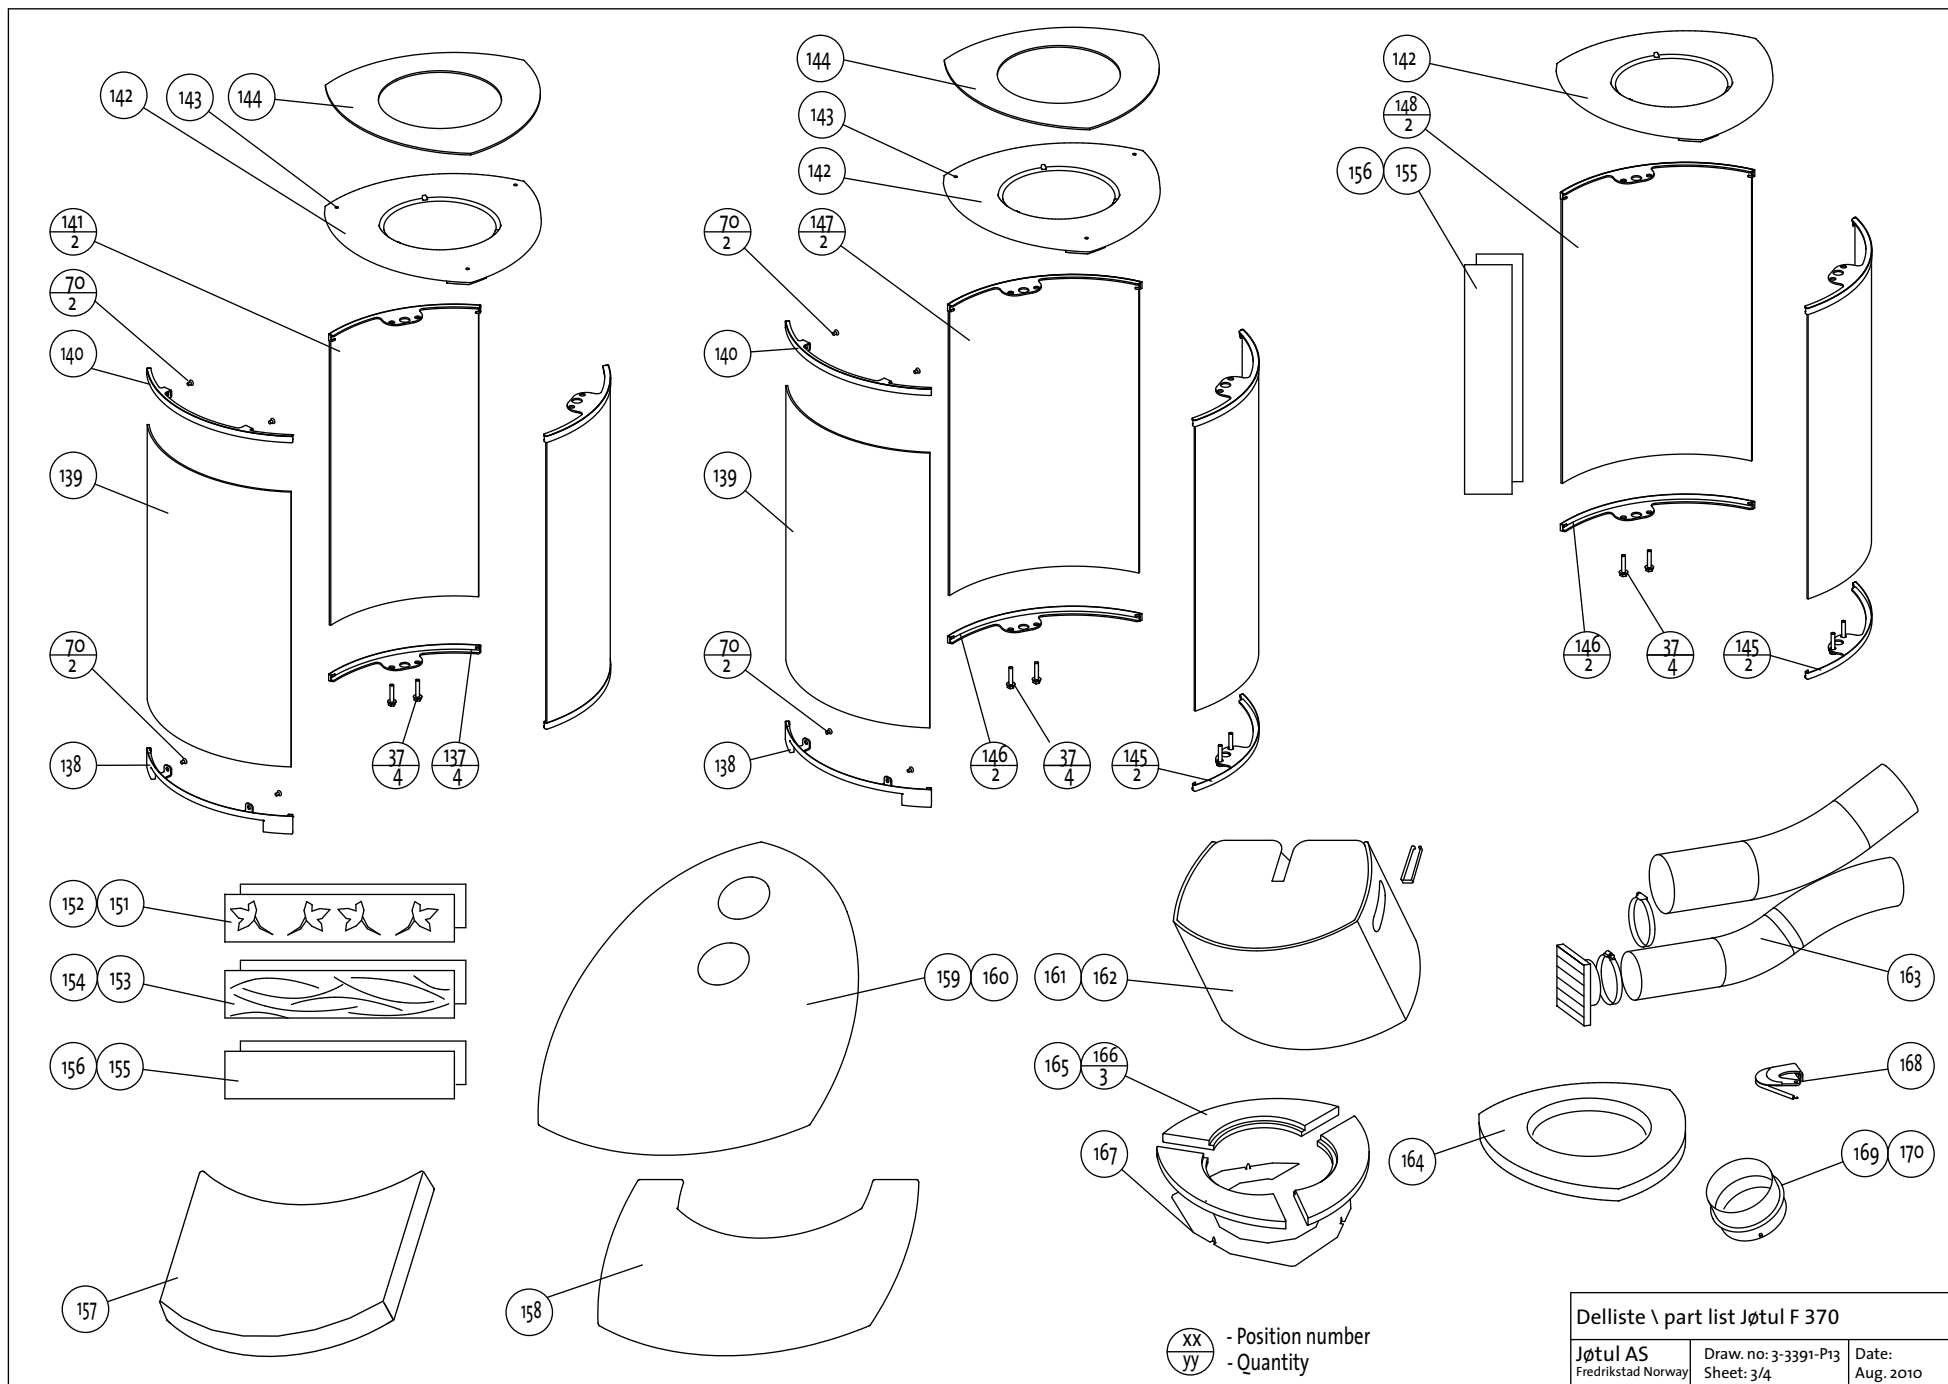

Jøtul F 371/F 375

Jøtul F 372

Jøtul F 376

Jøtul F 373

Jøtul F 374

xx - Position number
yy - Quantity

Delliste \ part list Jøtul F 370

Jøtul AS Fredrikstad Norway	Draw. no: 3-3391-P13 Sheet: 2/4	Date: Aug. 2010
--------------------------------	------------------------------------	--------------------

xx - Position number
yy - Quantity

xx - Position number
yy - Quantity

Delliste / part list Jøtul F 370		
Jøtul AS Fredrikstad, Norway	Draw. no: 3-3391-P13 Sheet: 4/4	Date: Aug. 2010